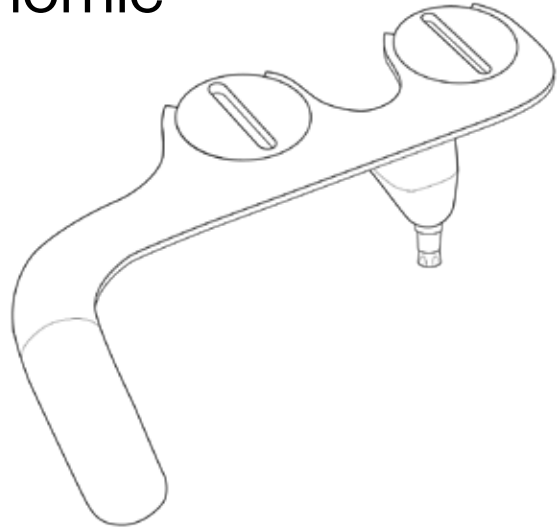

Brondell®

SimpleSpa Bidet Attachment with Ergonomic Controls and Single Nozzle

Model: SS-10

Features

- High-Quality ABS Material with Full Body Panel
- Hygienic Retractable Nozzle
- On-Demand, Self-Cleaning Nozzle
- Ergonomic Handle with Twist Controls
- Ambient Temperature Bidet Wash
- Fully Adjustable Water Pressure
- Ceramic-Core Internal Valve
- All Metal $\frac{1}{8}$ " T-Valve
- Braided-Metal Cold Water Hose
- 1-Year Limited Warranty

Technical Specifications

Dimensions (L x W x H)	14.7" x 6.9" x 3.74" / 37.3 cm x 17.5 cm x 9.4 cm
Product Thickness	0.23" / 0.6 cm
Weight	0.93 lb / 0.42 kg
Supply Water Pressure	11.06 psi-116.03 psi / 0.08 MPa-0.8 MPa
Incoming Water Temperature Range	32°F-158°F / 0°C-70°C
Flow Rate	0.66 gal/min / 2.5 L/min
Internal Valve Type	Ceramic
Bidet Hose Length	27.56" / 70 cm
Bidet Hose Fitting/Connection Size	3/8" x 9/16"
Cold Water T-Valve Connection Size	7/8" x 7/8" x 3/8"