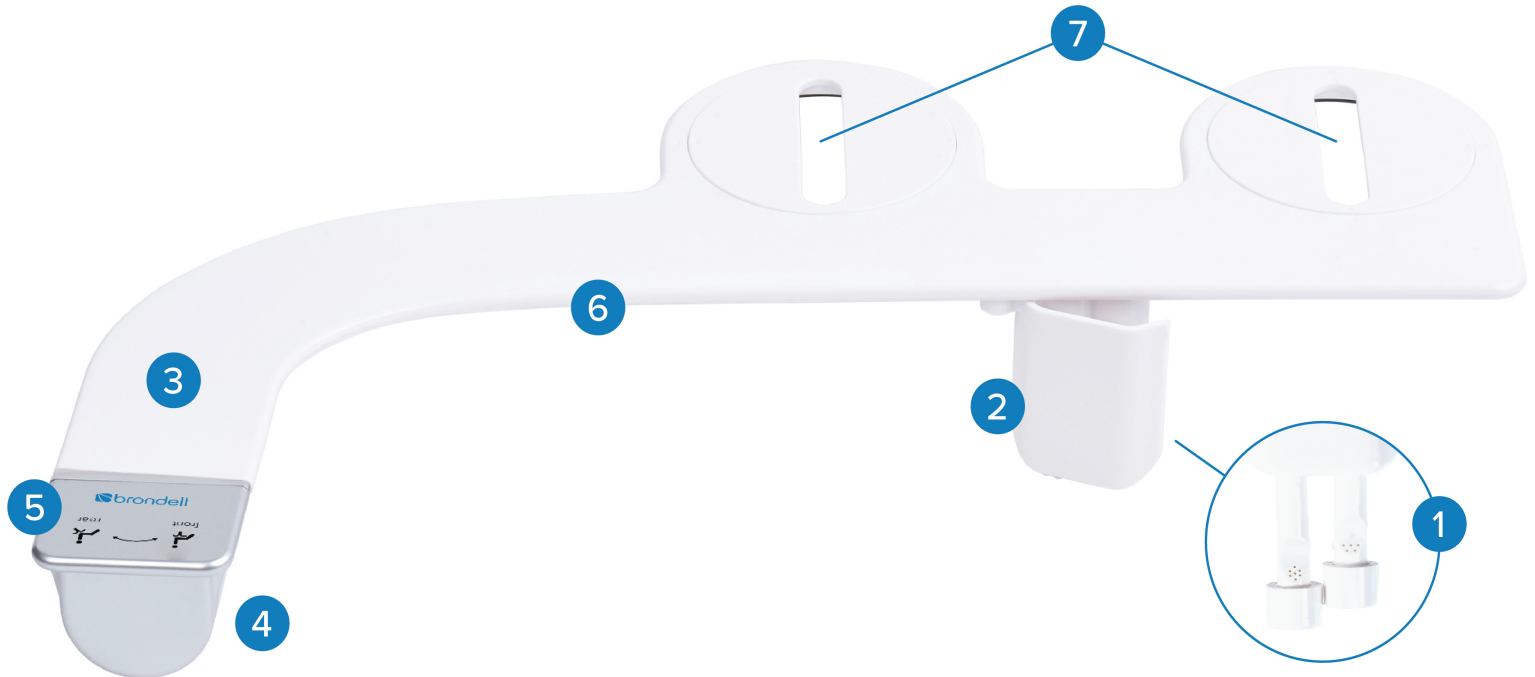

# SS-250

SimpleSpa Thinline Bidet Attachment

**brondell**<sup>®</sup>  
a healthy home experience

1. Dual nozzles for a front and rear washes
2. Retractable nozzles with nozzle guard
3. SafeCore ceramic internal valve
4. Easy-to-use, ergonomic controls
5. Adjustable water pressure
6. Slim form factor
7. Full adjustability for easy toilet fit

## OTHER FEATURES

- All-metal  $\frac{7}{8}$ " cold water T-valve
- High quality braided metal hose for cold water connection
- Anti-bacterial ABS material with full body panel
- No electricity or batteries required
- All accessories included for standard installation
- Dimensions: H 1.6 in x W 15.4 in x L 9.15 in